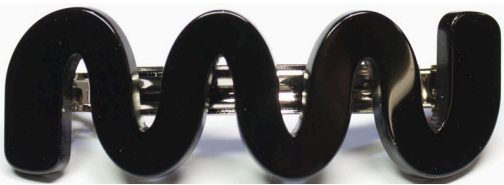

#741334 WAVE BARRETTE SYO-011

BLACK