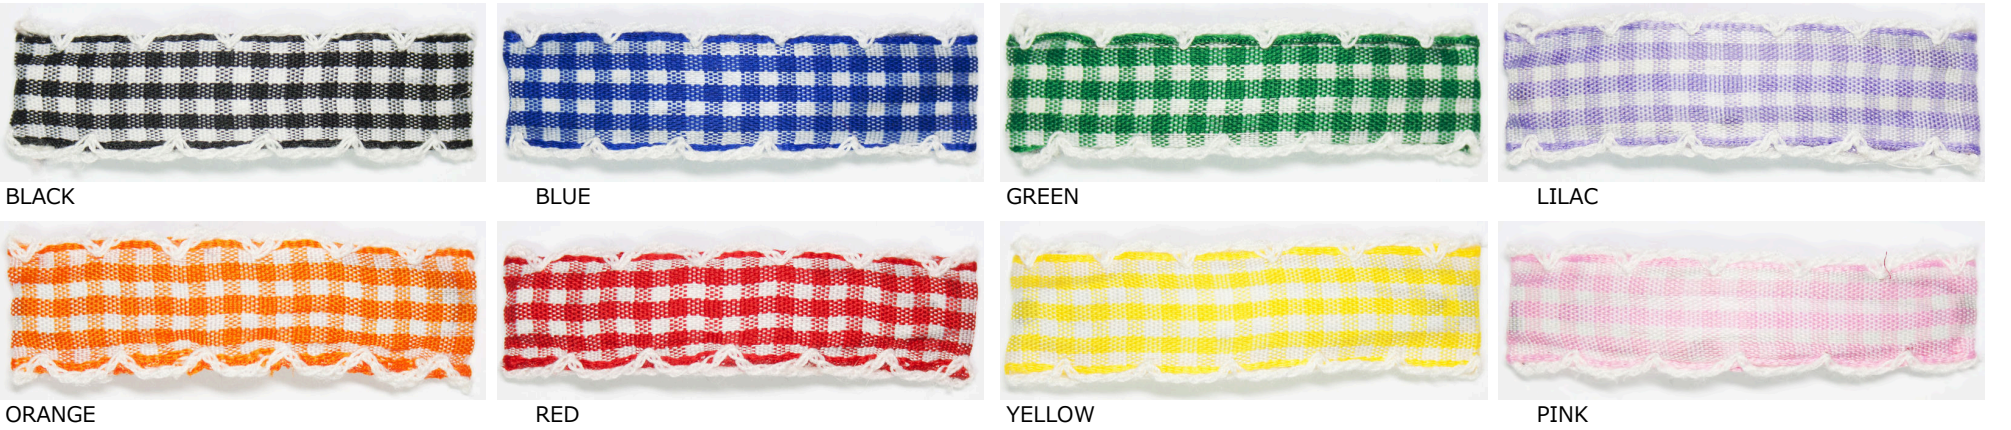

FUCSIA/GREEN

YELLOW/ORANGE

#741370 CLEAR NEON RIBBON CLIP GREN-012

BLUE

YEL

RED

ORA

PINK

#741338 GINGHAM TAPE SLEEP PIN 6cm GREN-011

BLACK

BLUE

GREEN

LILAC

ORANGE

RED

YELLOW