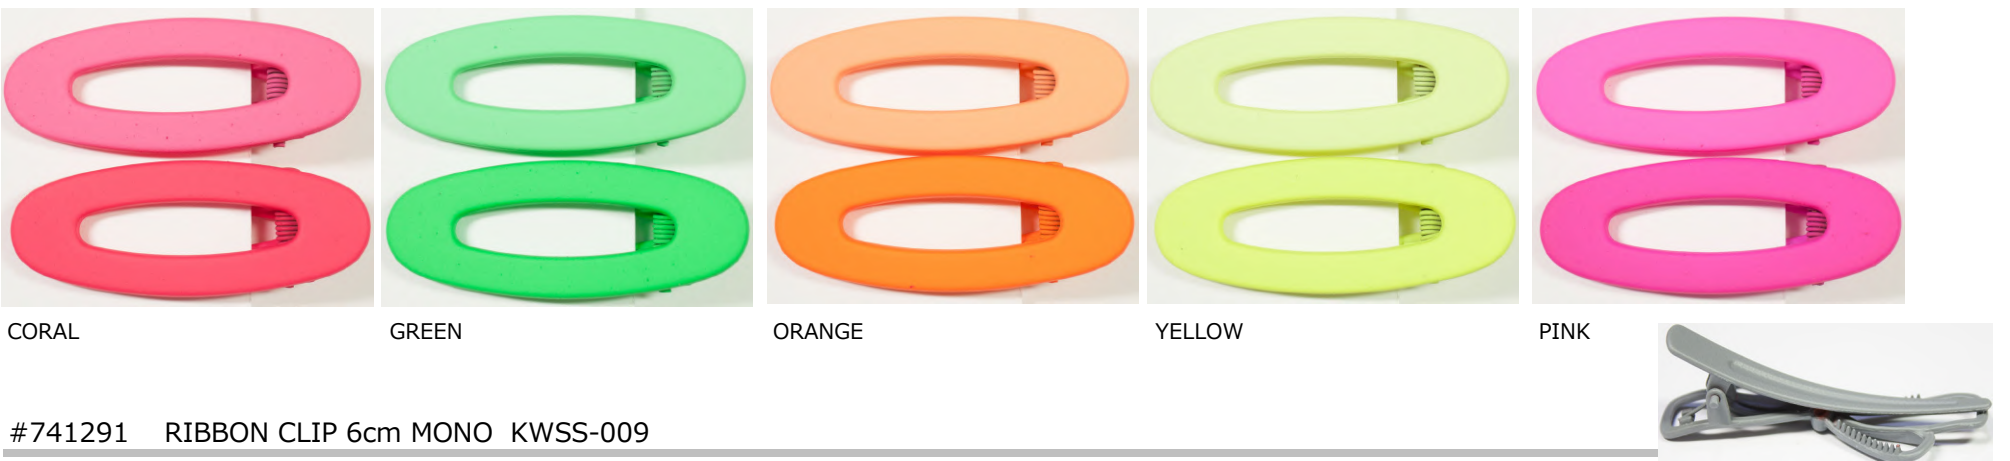

#741315 LEAF FLAME PINS - 2PCS KWSS-017

#741316 BEAK CLIP - 2PCS KWSS-018

#741317 STICKY FLAME CLIP KWSS-019

#741318 TRIANGLE FLAME PIN KWSS-020

#741289 TWIN HEART CLIP 6cm BABY LIGHT KWSS-007

#741290 OVAL CLIP 5cm 2PCS NEON KWSS-008