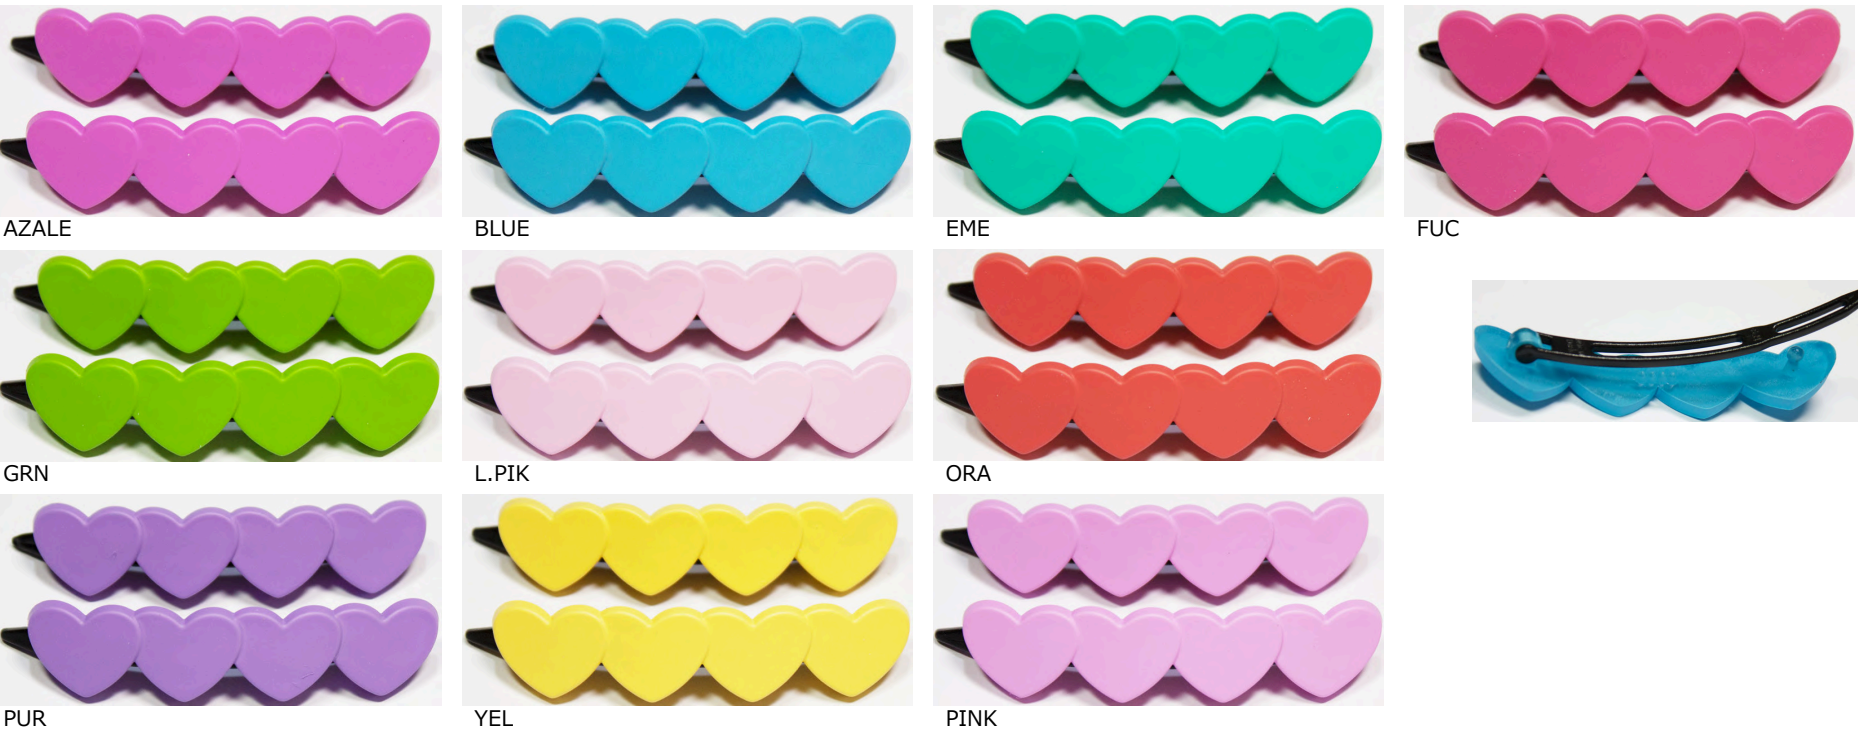

YELLOW

#741361 3HEART CLIP - 3PCS EUNB-012

PK/FU

PU/CO

YL/PK

#741365 BABY CHICK PIN - 2PCS EUNB-016

YELLOW

#741363 4HEART CLIP - 2PCS EUNB-014