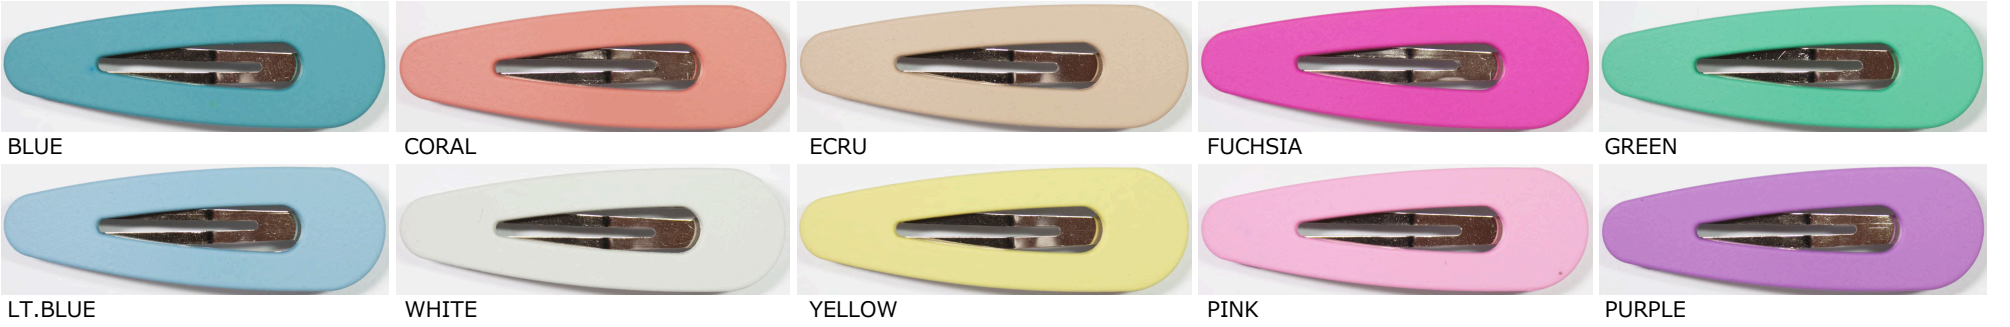

#741292 ALMOND PIN 5.5cm LIGHT KWSS-010